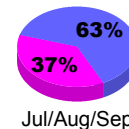

Gender Comparison 2012-2013

Jan/Feb/Mar

Male

Female