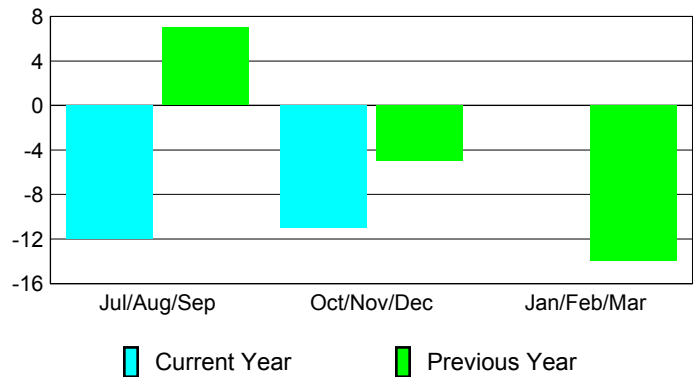

Gender Comparison 2012-2013

Jan/Feb/Mar

Male

Female