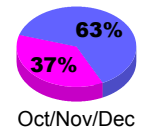

Gender Comparison 2012-2013

Jan/Feb/Mar

Male

Female