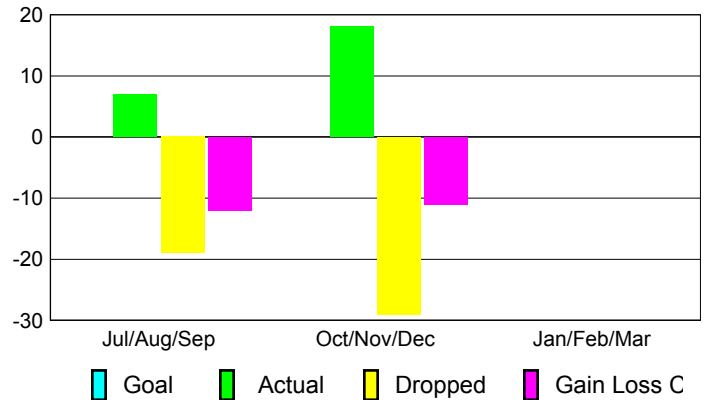

### YTD Status Quo Clubs 2012-2013

Status Quo Clubs Compared to Status Quo Members

## MEMBERSHIP

**Membership Results**  
2012-2013

**Membership**  
2011-2012

Month	Net Memb Goal	Actual New Memb	Actual Dropped Memb	Gain/Loss of Memb	Gain/Loss of Memb
Jul/Aug/Sep		7	-19	-12	7
Oct/Nov/Dec		18	-29	-11	-5
Jan/Feb/Mar					-14
<b>Totals</b>		<b>25</b>	<b>-48</b>	<b>-23</b>	<b>-12</b>

### Membership Results 2012-2013

Goal, New, Dropped, Gain/Loss

### Comparison of Membership Gain/Loss

Current Year Compared to the Previous Year